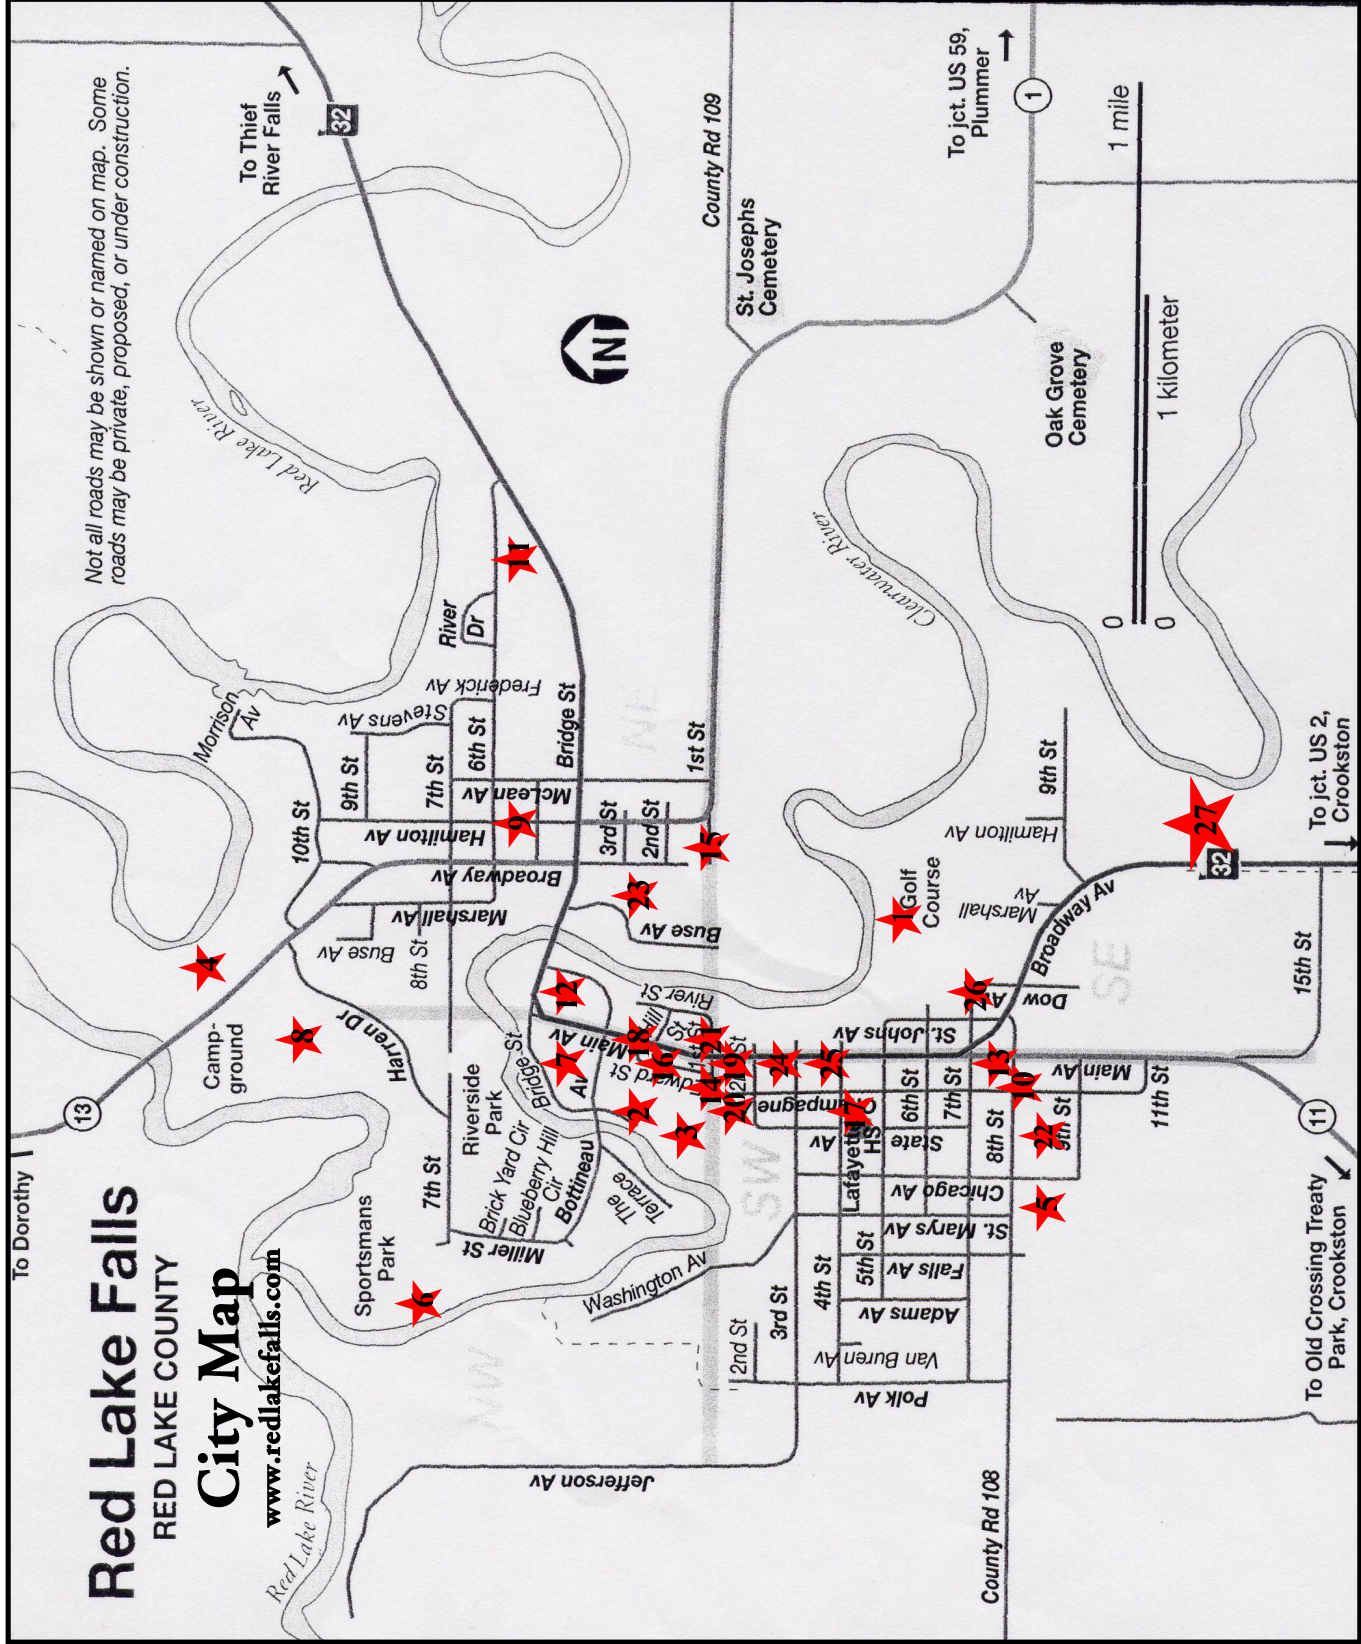

Red Lake Falls

RED LAKE COUNTY

City Map

www.redlakefalls.com

Not all roads may be shown or named on map. Some roads may be private, proposed, or under construction.

- Recreation**
- 1 Oak Knolls Golf Course
 - 2 Cardin-Hunt Arena
 - 3 Les Drechsel Field (football/baseball)
 - 4 Softball Complex
 - 5 Swimming Pool

- Parks/Camping**
- 6 Sportsman's Park
 - 7 Riverside Park
 - 8 Voyager's View (tubing)
 - 9 Northside Park
 - 10 Phil Cuno Park

- Churches**
- 11 Bethany Lutheran
 - 12 First Presbyterian
 - 13 St. John's Lutheran
 - 14 St. Joseph's Catholic

- Schools**
- 15 J.A. Hughes Elementary
 - 16 St. Joseph's Elementary
 - 17 Lafayette High

- Government**
- 18 Red Lake County Courthouse/Sheriff's Dept./Social Services
 - 19 Red Lake Falls City Hall/Community Hall

- Other**
- 20 U.S. Post Office
 - 21 Red Lake Falls Public Library
 - 22 Sunview Center
 - 23 Hillcrest Nursing Home
 - 24 RLF Ambulance
 - 25 RLF Fire Dept.
 - 26 RLC Highway Dept.

27 Wheat Growers Building – MN Wheat Growers Assoc., MN Barley Growers Assoc., Farm Business Management – NCTC, Farm Credit Services, Organic Crop Improvement, Congressman Collin Peterson, Pine to Prairie Cooperative Center, Prairie Ag Communications, Pembina Trails RC & D, Soil Conservation Service, Natural Resources Conservation Service, Farm Service Agency, RLC Soil & Water Conservation