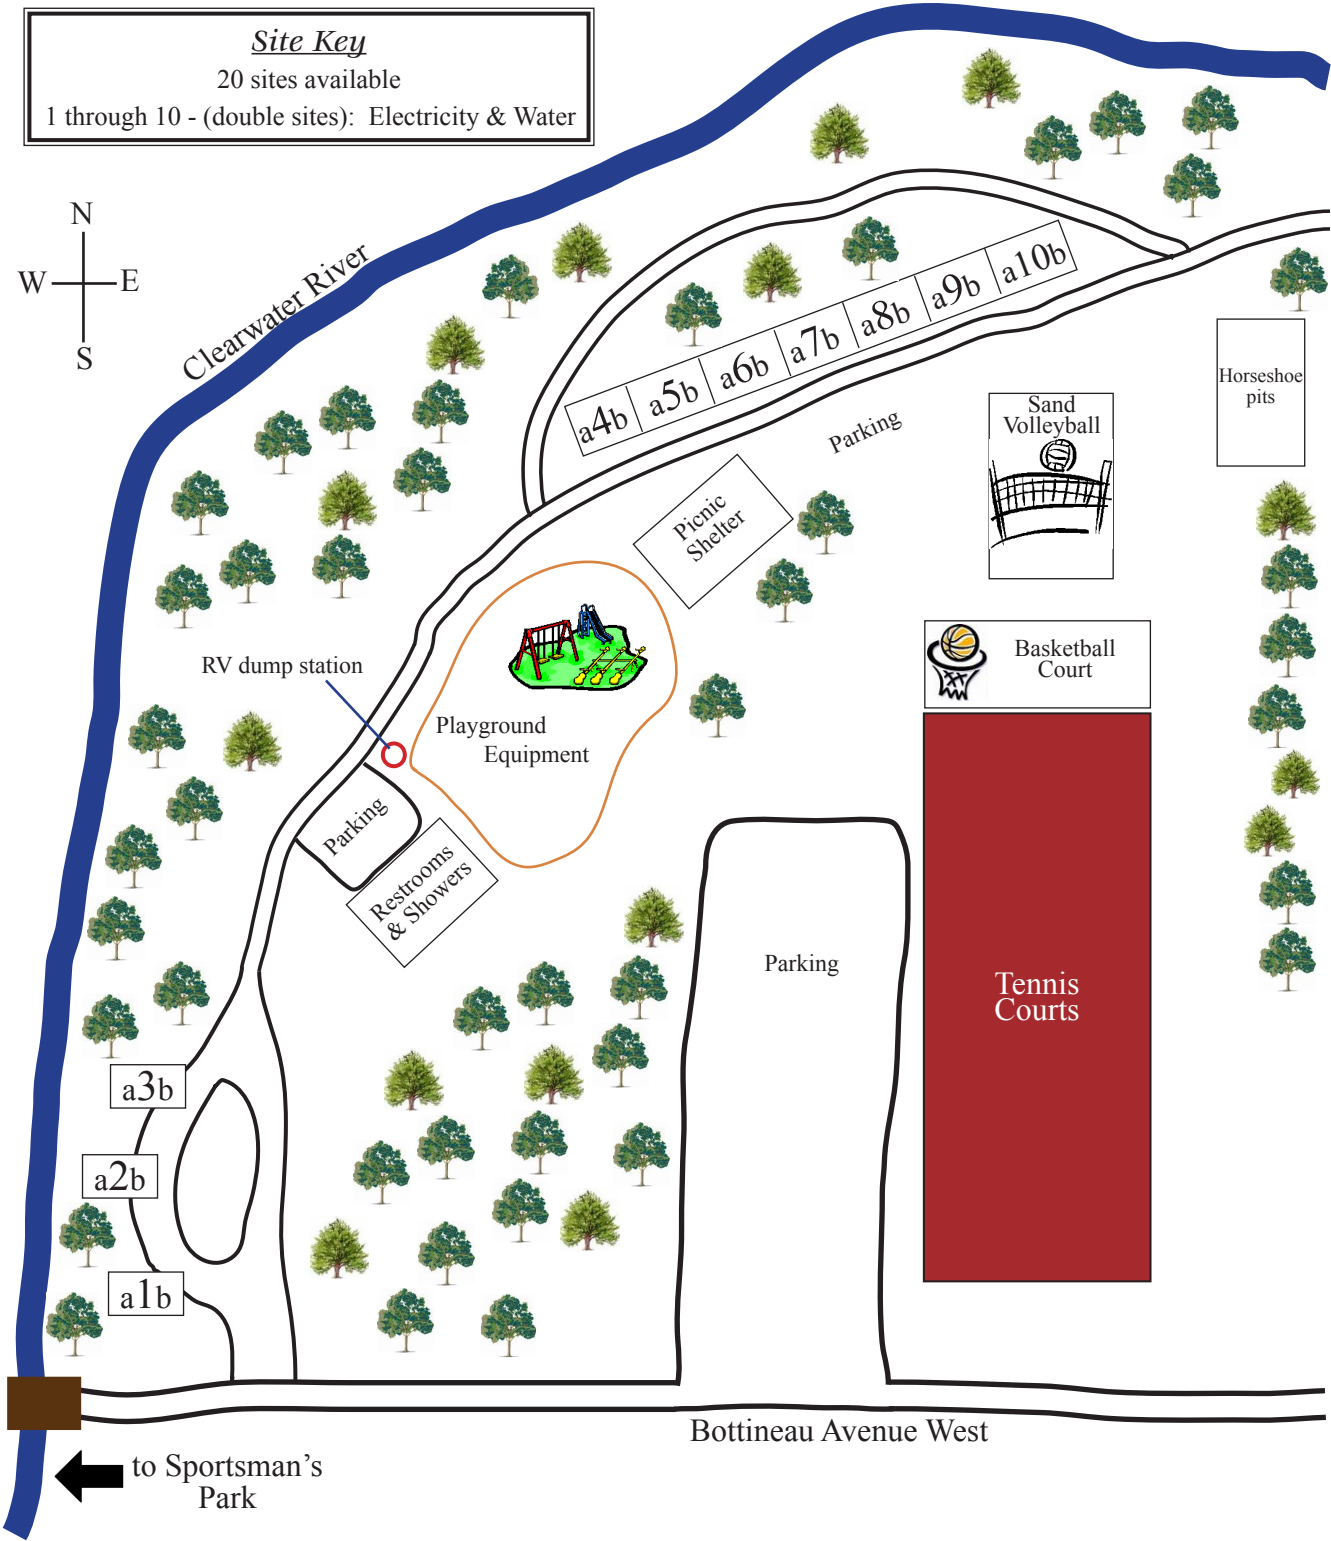

Site Key
 20 sites available
 1 through 10 - (double sites): Electricity & Water

Riverside Park

Red Lake Falls, MN

Whether you are camping with friends or gathering for a picnic, this park offers fun for the entire family. The children can swing and climb on the playground, while others enjoy tennis, horseshoes, basketball and sand volleyball.

You can also grab your fishing pole and try your luck in the Clearwater River that flows through the park.

The paved trail at the east end of the park will lead you on a scenic hike.

Camping Rates

Prices subject to change without notice.

RV dump is available at Riverside Park.
 No refunds.

For reservations, please call 218-253-2684.
 To view park maps online, visit www.redlakefalls.com, click on Recreation tab, click on Camping Map.

Sportsman's Park

Red Lake Falls, MN

Sportsman's Park is great for campers who want to be a little further from town. This park features primitive to full hook-up campsites, picnic shelters, hiking trails & a boat landing. Sportsman's Park also has rifle and archery ranges. Known as the Point, it is where the Red Lake and Clearwater Rivers join, which makes a great spot for fishing!