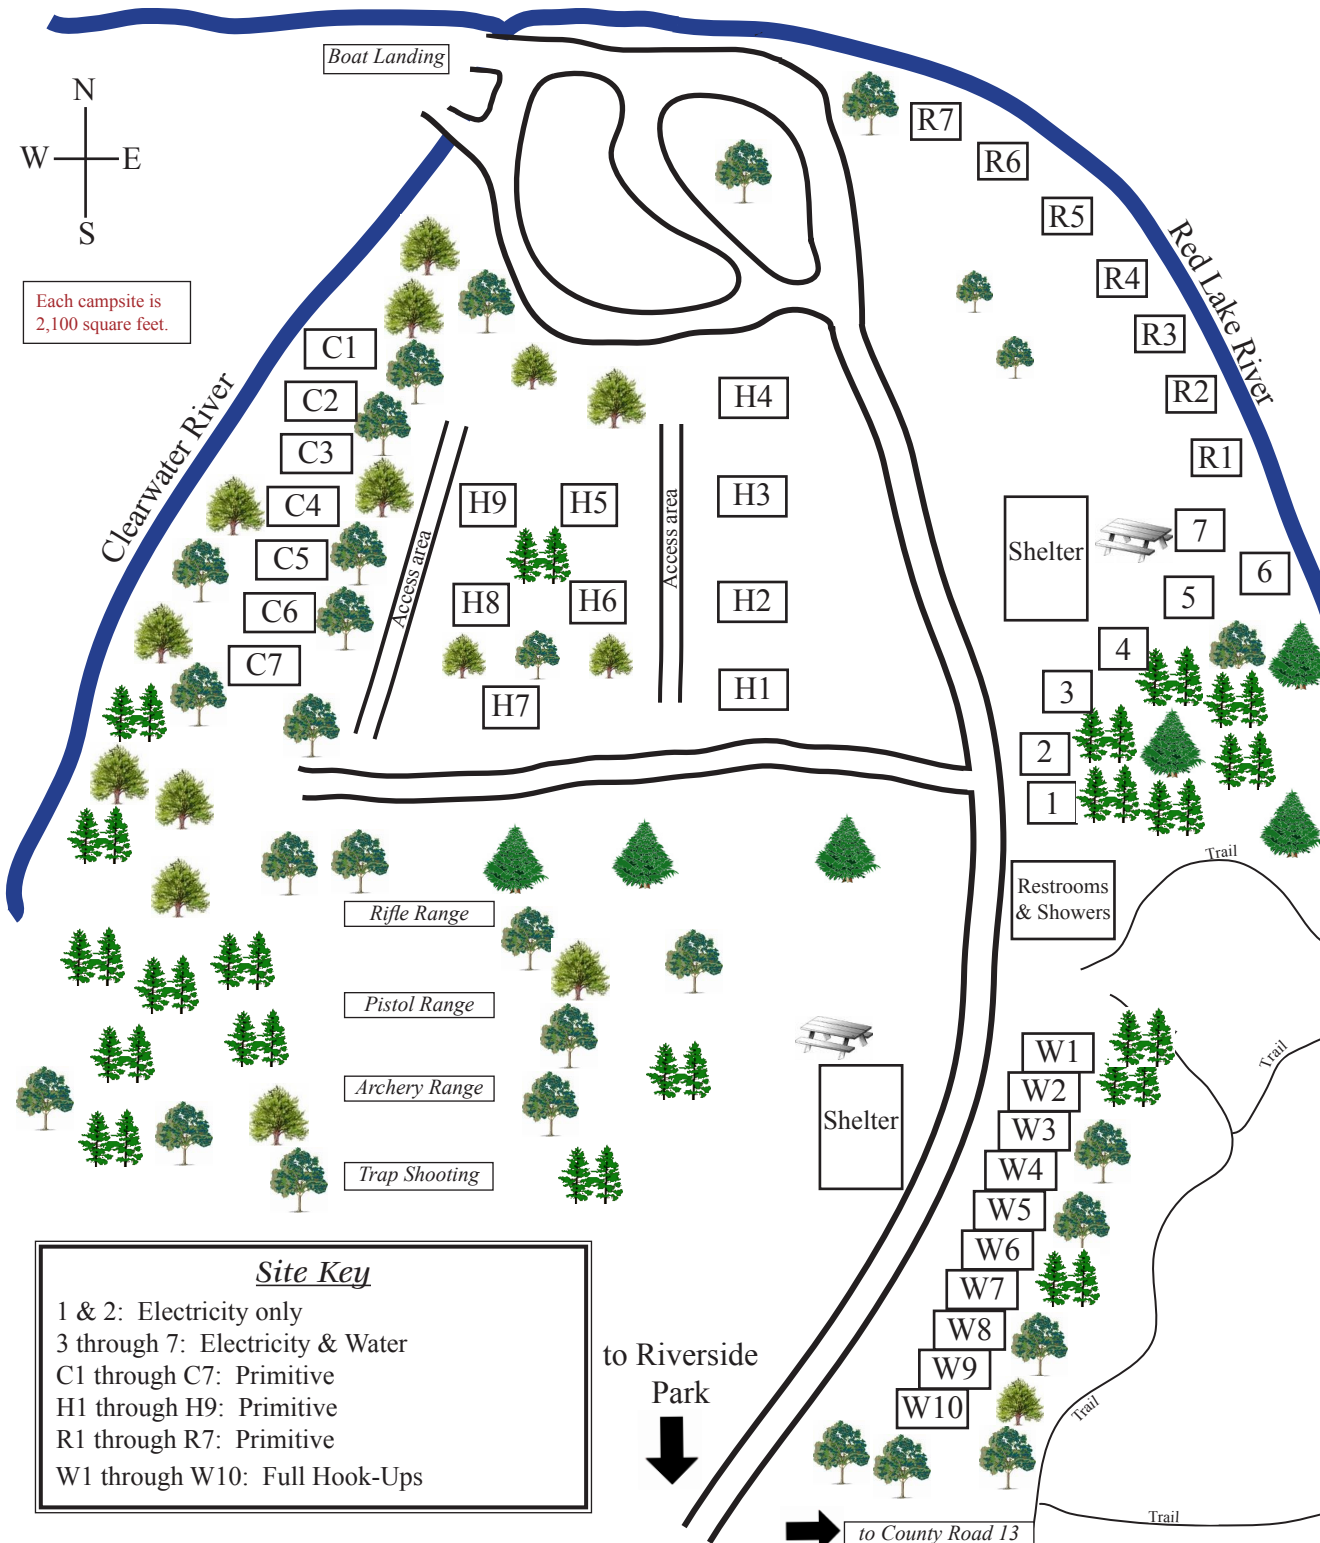

Site Key
 20 sites available
 1 through 10 - (double sites): Electricity & Water

Riverside Park

Red Lake Falls, MN

Whether you are camping with friends or gathering for a picnic, this park offers fun for the entire family. The children can swing and climb on the playground, while others enjoy tennis, horseshoes, basketball and sand volleyball.

Red Lake Falls, MN

Sportsman's Park is great for campers who want to be a little further from town. This park features primitive to full hook-up campsites, picnic shelters, hiking trails & a boat landing. Sportsman's Park also has rifle and archery ranges. Known as the Point, it is where the Red Lake and Clearwater Rivers join, which makes a great spot for fishing!

RV dump is available at Riverside Park.

No refunds.

*For reservations, please call 218-253-2684.
To view park maps online, visit www.redlakefalls.com, click on Recreation tab, click on Camping Map*

Site Key

- 1 & 2: Electricity only
- 3 through 7: Electricity & Water
- C1 through C7: Primitive
- H1 through H9: Primitive
- R1 through R7: Primitive
- W1 through W10: Full Hook-Ups